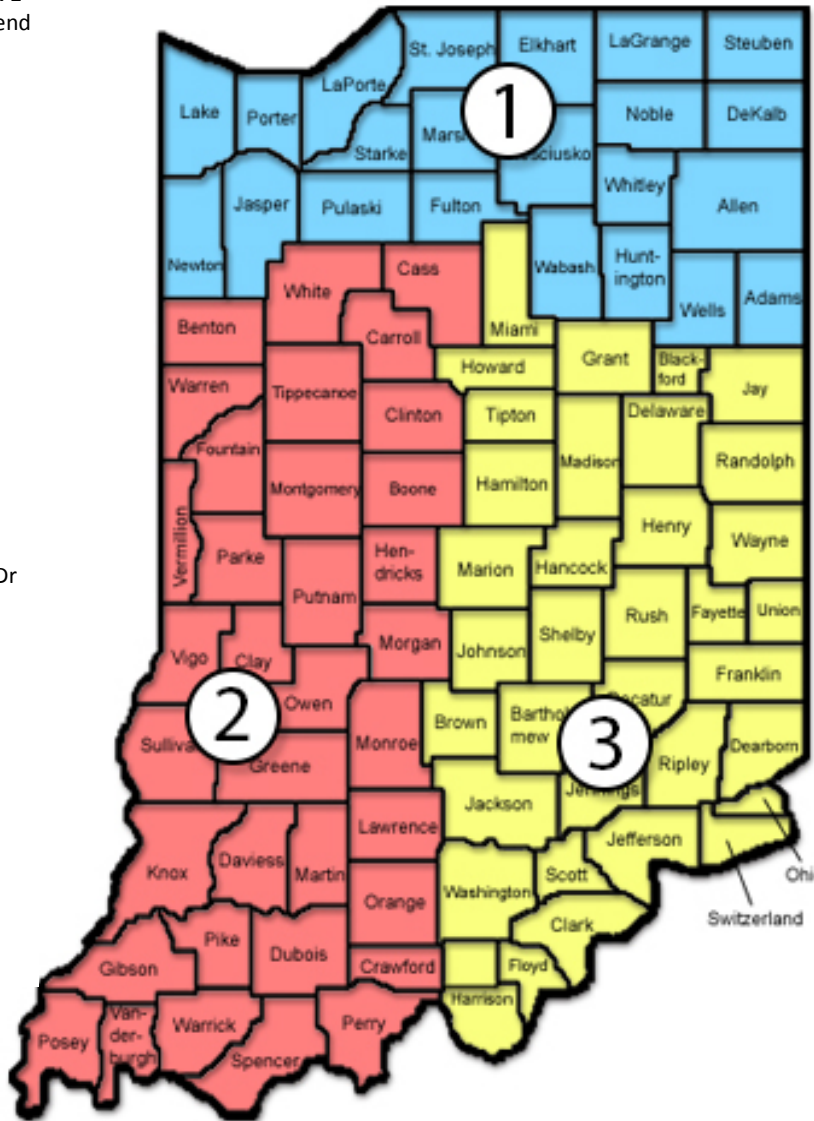

Migrant Regional Centers (MRCs) Contact Information

Migrant Regional Center Region 1
Bilingual Services Dept. South Bend
Schools Corp 215 S.
Dr. Luther King Jr. Blvd
South Bend, IN 46601
Phone: 574-393-6007

Regional Recruiter
Angelica Tackett
Phone: 765-430-7334
atackett@siec.k12.in.us

Regional Recruiter:
Alex Rodriguez
Phone: 812-202-9998
arodriguez@siec.k12.in.us

Region 3: Migrant Resource Center
9020 S, Co Rd. 800 W
Daleville, IN 47384
260-251-0231