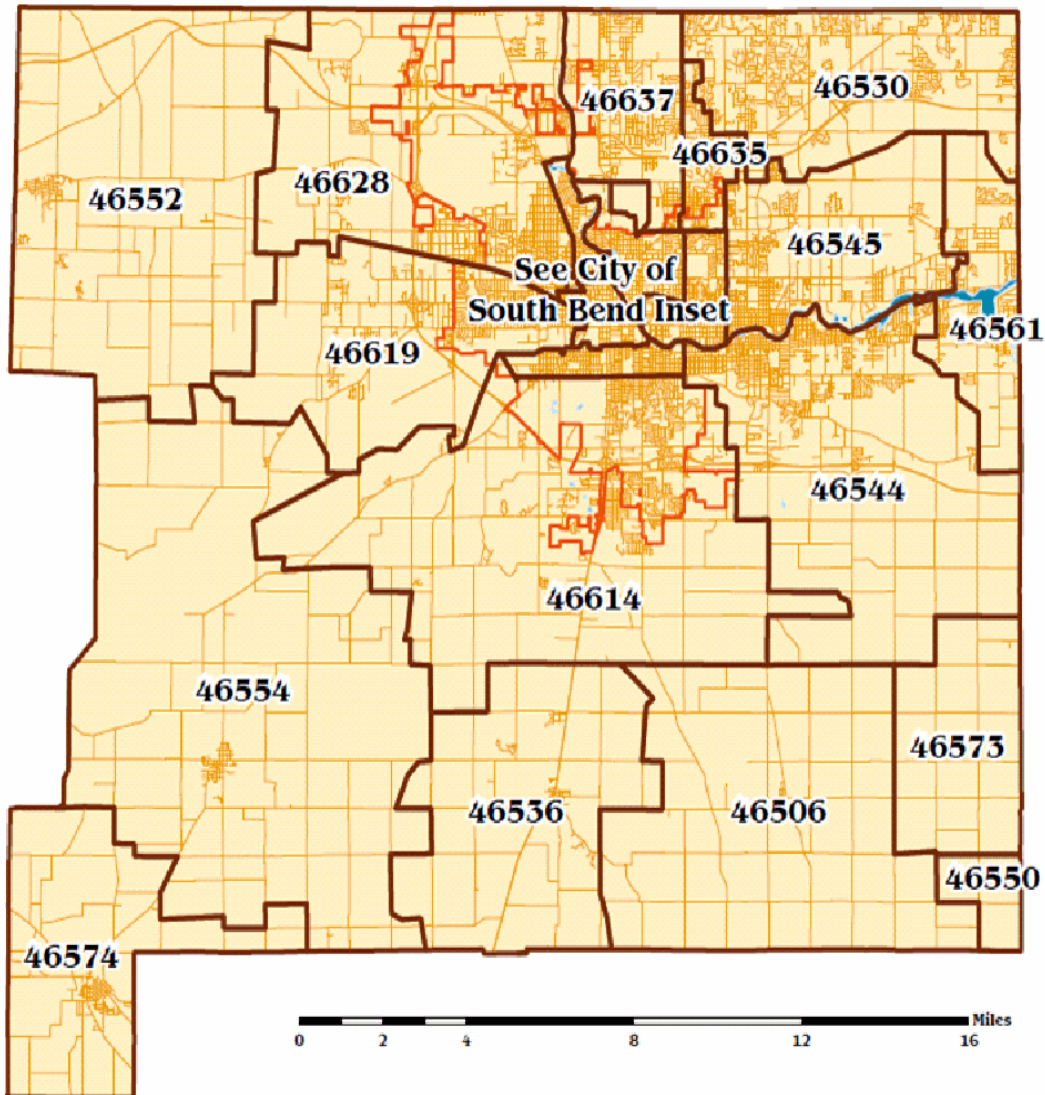

St. Joseph County

This listing represents the Summer Food Service Program (SFSP) sites that will operate in St. Joseph County this Summer. While every attempt has been made to present an accurate list, all sites have not received final approval yet from their sponsoring organizations or the State. Please check back later for more accurate information. This listing represents open enrollment sites that indicate that they will serve one or more of the following: Breakfasts, Lunches, Snacks in the morning and afternoon, and a few sites that offer Suppers. Please check back soon for a more complete listing.

This List is sorted in ZIP CODE order. Find your zip code in large bold numbers on the left, then find sponsors and their sites that operate in that zip code. The Starting Date (First Day of Operations) is listed, as well as the Days and Time of Day, that the meals or sn are offered. Some sites do not serve both Lunch and Breakfast.