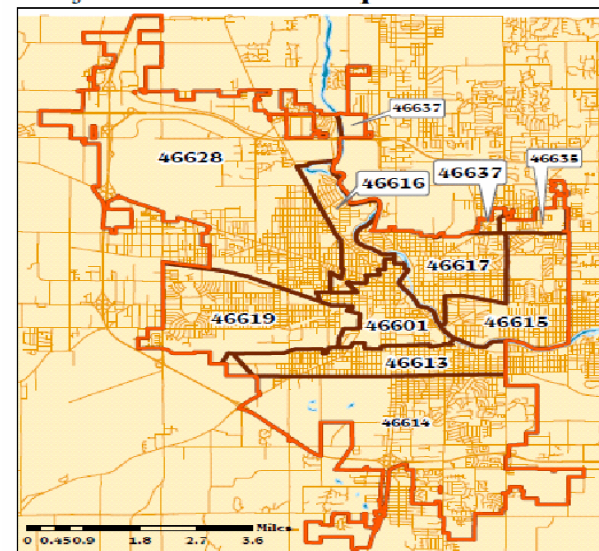

This listing represents the Summer Food Service Program (SFSP) sites that will operate in St. Joseph County this Summer. While every attempt has been made to present an accurate list, all sites have not received final approval yet from their sponsoring organizations or the State. Please check back later for more accurate information. This listing represents open enrollment sites that indicate that they will serve one or more of the following: Breakfasts, Lunches, Snacks in the morning and afternoon, and a few sites that offer Suppers. Please check back soon for a more complete listing.

This List is sorted in ZIP CODE order. Find your zip code in large bold numbers on the left, then find sponsors and their sites that operate in that zip code. The Starting Date (First Day of Operations) is listed, as well as the Days and Time of Day, that the meals or sn are offered. Some sites do not serve both Lunch and Breakfast.

City of South Bend Zip Codes